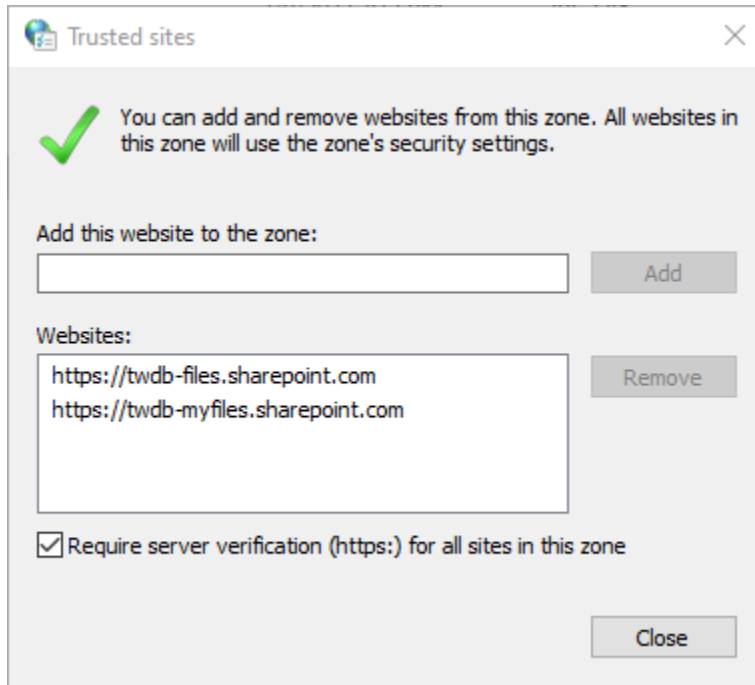

3. Copy and paste the following sites (one at a time) into the **Add this website to the zone:** field in the Trusted Sites box and click **Add**.

<https://ecn.dev.virtualearth.net/mapcontrol/mapcontrol.ashx?v=7.0&s=1>

<http://www.bing.com/maps>

4. Click **Close**.