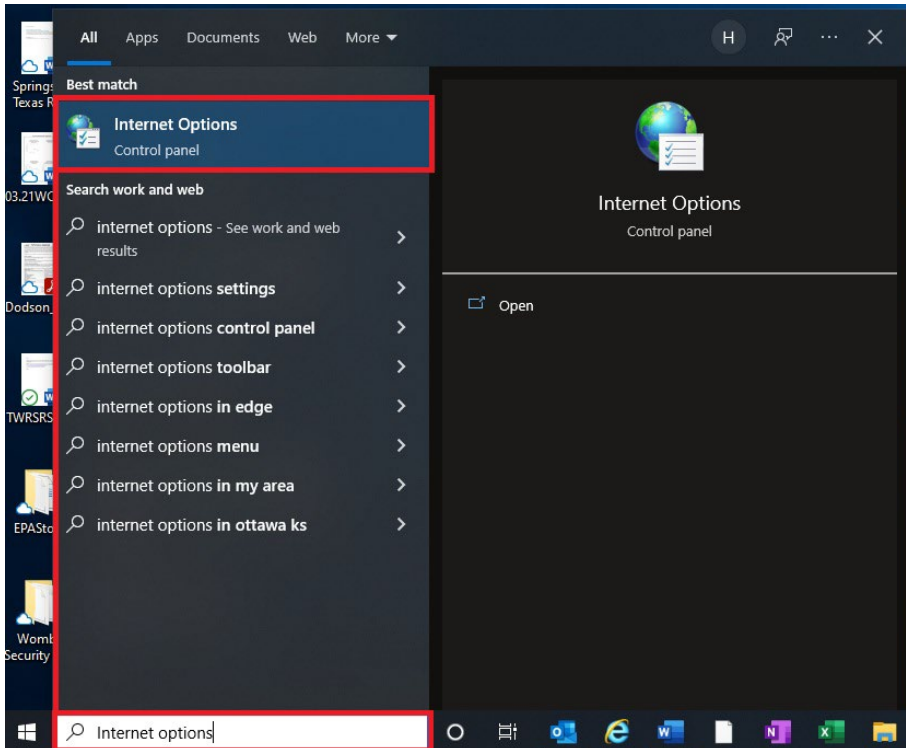

## Adding Trusted Sites to computer:

1. Type **Internet Options** in the search bar next to the Start Icon  and click on the

2. Click on the **Security** tab in the Internet Properties box and then click on **Sites**.