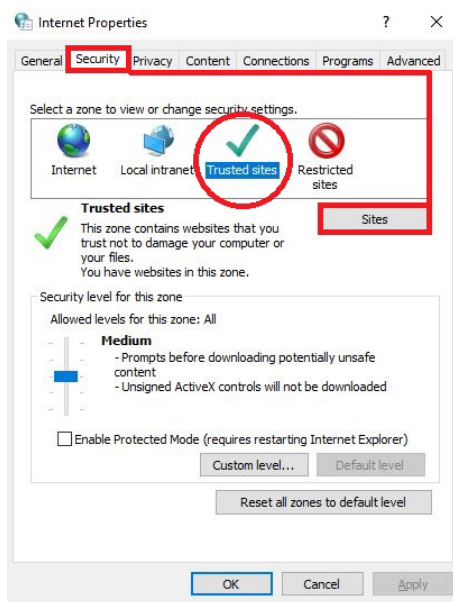

## Adding Trusted Sites to computer:

1. Type **Internet Options** in the search bar next to the Start Icon  and click on the

2. Click on the **Security** tab in the Internet Properties box and then click on **Sites**.