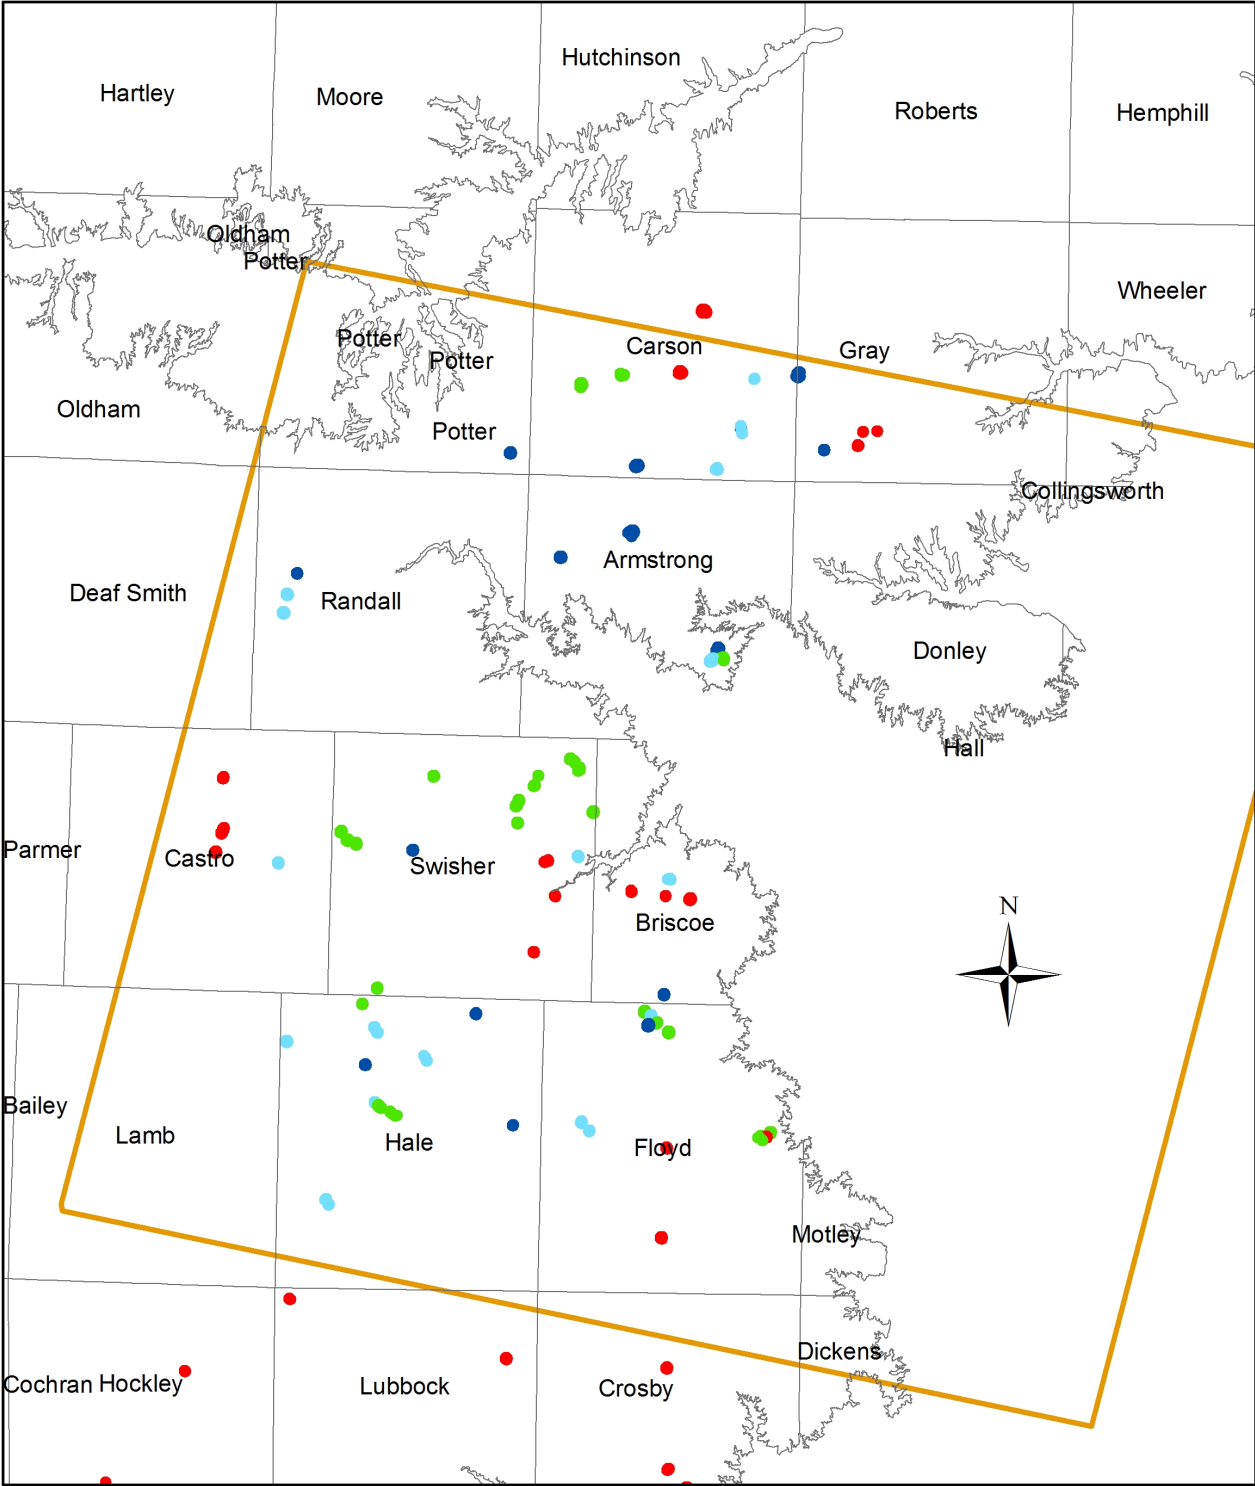

TWDB Playa Monitoring Network

- Met Station and Soil Moisture
- Water Level Only
- Survey Only
- Texas Tech/USDA Site
- LandSat 30-36 image area

0 12.5 25 50 Miles