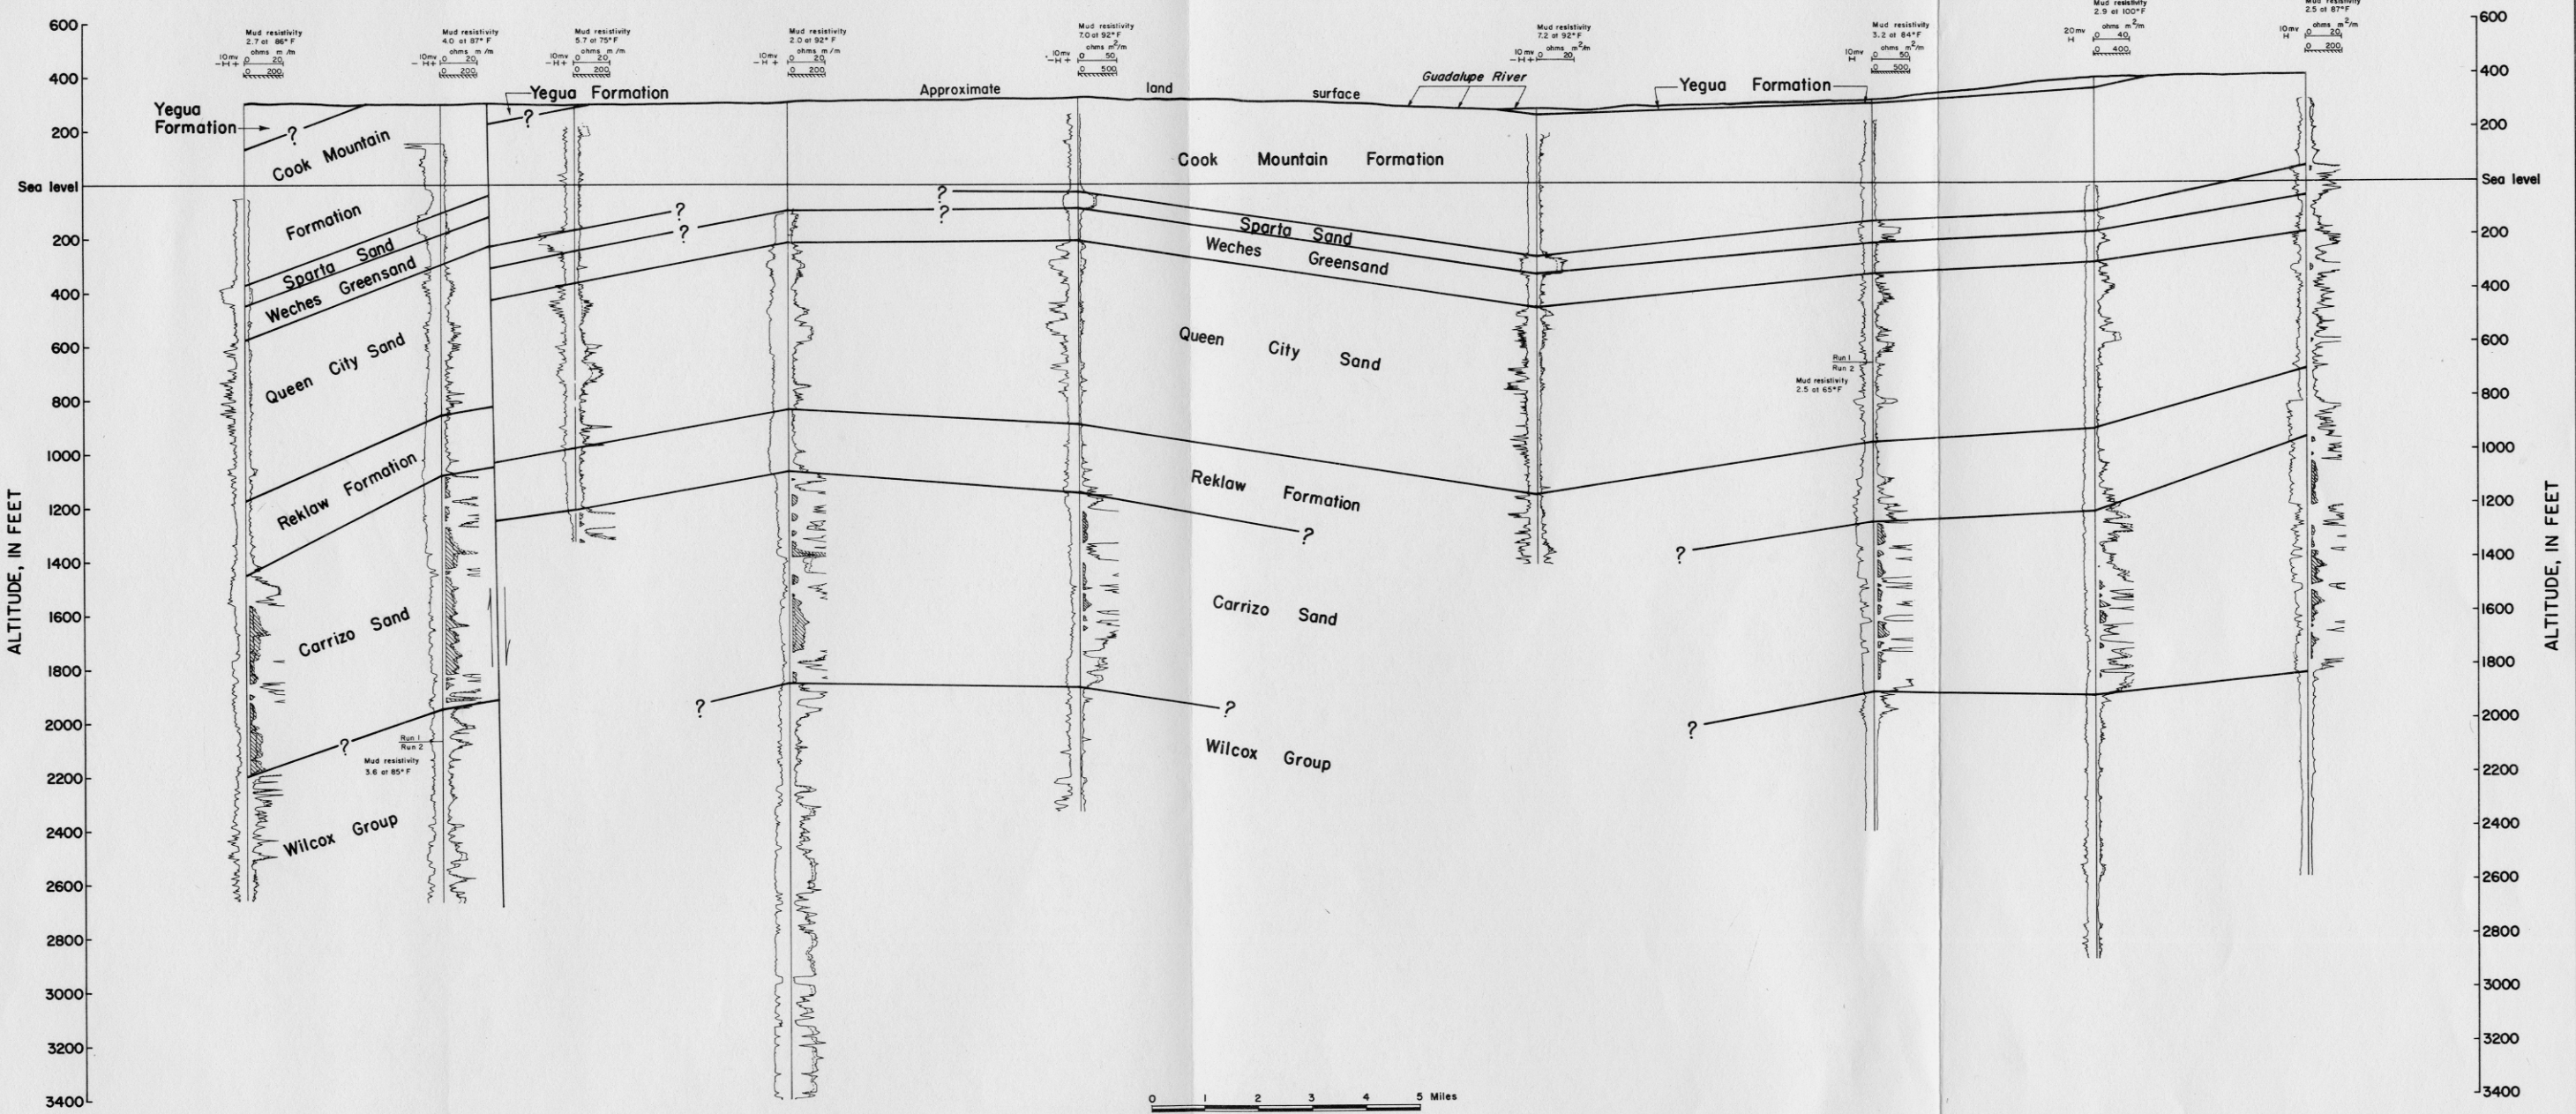

C KR 6751101 KR 6743803 KR 6743602 KR 6744102 KR 6736801 KR 6737202 KR 6729601 KR 6730101 C' KR 6722504

Plate 4
Geologic Section C-C'

U.S. Geological Survey in cooperation with the Texas Water Development Board and Others